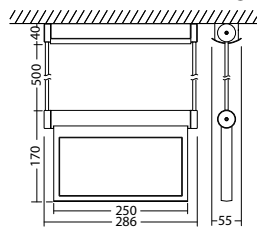

Artikel

BNP 1116.1 P SV/B LED 1-8/D

Kleuren	RVS
Art. Nr.	101399453

Pendelmontage Lichtkleur: 6500 K Bescherming: IP20