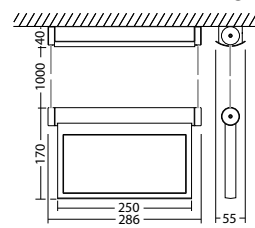

BNP 1116.1 S SV/B LED 1-8/D

Kleuren	RVS
Art. Nr.	101399554

Kabelmontage Lichtkleur: 6500 K Bescherming: IP20