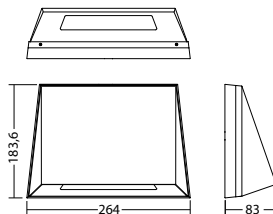

Artikel

SN/A 6201 LED J/SV

Kleuren	DB 703	HWF 7015	RAL 7015	RAL 9016	HWF 9016	HWF (speciale)
Art. Nr.	104351182	104351384	104350980	104350879	104351283	104351485

Wandmontage

Lichtkleur: 3000 K

Bescherming: IP65