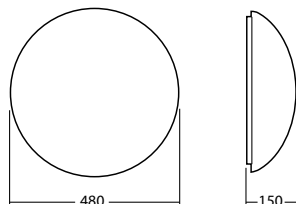

Mooi gevormd armatuur voor wand of plafond. Voor universeel gebruik voor zowel nood- als algemene verlichting. Het armatuur is optioneel verkrijgbaar met bewegingssensor.

Technische gegevens

Materiaal:	Polycarbonaat	Schijnb. vermogen:	6,5 VA
Lichtbron:	Verwisselbaar 12 x 0,3W + 70 x 0,3W LED module	Opgen. vermogen:	6,2 W
Lumenoutput:	461 lm	Inschakelstroom:	6 A / 22 μs
Nom. spanning AC:	230V ±10% 50/60 Hz	Beschermingsklasse:	I
Nom. spanning DC:	176 - 264 V	Rijgklem:	max. 2,5 mm² aderdikte
Nom. stroom AC:	28 mA	Temperatuurbereik:	-15...+30 °C
Nom. stroom DC:	27 mA	Slagvastheid:	IK06

Technische gegevens (algemene verlichting)

Nom. spanning AC:	230V AC/DC ±10% 50/60 Hz	Lichtkleur:	3000 K, 4000 K
Schijnb. vermogen:	33,0 VA	Lumenoutput:	3028 lm
Actief vermogen:	32,0 W	Inschakelstroom:	18 A / 216 μs

Plafondmontage: Minimale verlichtingsterkte 1,0lx op de het hart van de vluchtroute, onderhoud factor 0,8

Distance (m)	2.0	3.0	4.0	5.0	6.0	7.0	8.0	9.0	10.0
2.0	3.9	4.6	4.9	5.0	5.0	4.7	4.2	3.4	1.8
3.0	4.6	4.9	5.0	5.0	4.7	4.2	3.4	1.8	
4.0	4.9	5.0	5.0	4.7	4.2	3.4	1.8		
5.0	5.0	4.7	4.2	3.4	1.8				
6.0	5.0	4.2	3.4	1.8					
7.0	4.7	3.4	1.8						
8.0	4.2	1.8							
9.0	3.4								
10.0	1.8								

Wandmontage: Minimale verlichtingsterkte 1,0lx op de het hart van de vluchtroute, onderhoud

Distance (m)	Distance to middle of escape route			
	1.0m	2.0m	3.0m	4.0m
2.0	2.7	7.3	3.3	
2.5	2.6	7.3	3.3	
3.0	2.4	7.2	3.2	

Artikel

SN/A 8627 FLD 230V	
Kleuren	RAL 9010
Art. Nr.	101382275
Wand- of plafondmontage	Lichtkleur: 3000 K Bescherming: IP40

SN/A 8627 FLD 230V	
Kleuren	RAL 9010
Art. Nr.	101382174
Wand- of plafondmontage	Lichtkleur: 4000 K Bescherming: IP40