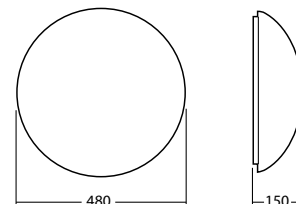

Mooi gevormd armatuur voor wand of plafond. Voor universeel gebruik voor zowel nood- als algemene verlichting. Het armatuur is optioneel verkrijgbaar met bewegingssensor.

Technische gegevens

Materiaal:	Polycarbonaat	Schijnb. vermogen:	6,5 VA
Lichtbron:	Verwisselbaar 12 x 0,3W + 70 x 0,3W LED module	Opgen. vermogen:	6,2 W
Lumenoutput:	461 lm	Inschakelstroom:	6 A / 22 μs
Nom. spanning AC:	230V ±10% 50/60 Hz	Beschermingsklasse:	I
Nom. spanning DC:	176 - 264 V	Rijgklem:	max. 2,5 mm² aderdikte
Nom. stroom AC:	28 mA	Temperatuurbereik:	-15...+30 °C
Nom. stroom DC:	27 mA	Slagvastheid:	IK06

Technische gegevens (algemene verlichting)

Nom. spanning AC:	230V AC/DC ±10% 50/60 Hz	Lichtkleur:	3000 K, 4000 K
Schijnb. vermogen:	33,0 VA	Lumenoutput:	3028 lm
Actief vermogen:	32,0 W	Inschakelstroom:	18 A / 216 μs

Plafondmontage: Minimale verlichtingsterkte 1,0lx op de het hart van de vluchtroute, onderhoud factor 0,8

Distance (m)	2.0	3.0	4.0	5.0	6.0	7.0	8.0	9.0	10.0
2.0	3.9	4.6	4.9	5.0	5.0	4.7	4.2	3.4	1.8
3.0	4.6	4.9	5.0	5.0	4.7	4.2	3.4	1.8	
4.0	4.9	5.0	5.0	4.7	4.2	3.4	1.8		
5.0	5.0	4.7	4.2	3.4	1.8				
6.0	5.0	4.2	3.4	1.8					
7.0	4.7	3.4	1.8						
8.0	4.2	1.8							
9.0	3.4								
10.0	1.8								

Wandmontage: Minimale verlichtingsterkte 1,0lx op de het hart van de vluchtroute, onderhoud

Distance (m)	Distance to middle of escape route			
	1.0m	2.0m	3.0m	4.0m
2.0	2.7	7.3	3.3	
2.5	2.6	7.3	3.3	
3.0	2.4	7.2	3.2	

Artikel

SN/A 8627 FLD 230V	
Kleuren	RAL 9010
Art. Nr.	101382275
Wand- of plafondmontage	Lichtkleur: 3000 K Bescherming: IP40

SN/A 8627 FLD 230V	
Kleuren	RAL 9010
Art. Nr.	101382174
Wand- of plafondmontage	Lichtkleur: 4000 K Bescherming: IP40