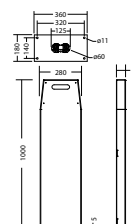

Pollerconsole 6201 RAL 7015 Art. Nr. 104927728