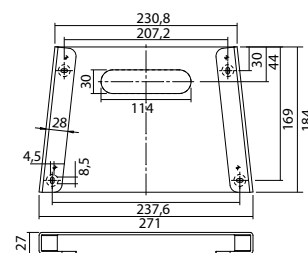

mounting adapter 6201 RAL 7015 Art. Nr. 104575292