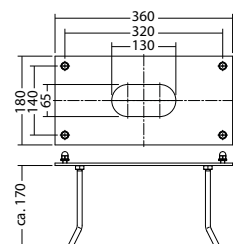

Anchor plate bollard console 6201 Art. Nr. 104892665