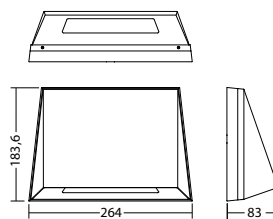

Artikel

SN 6201 -03 LED J/SV

Kleuren	DB 703	HWF 7015	RAL 7015	RAL 9016	HWF 9016	HWF (speciale)
Art. Nr.	104355327	104355529	104355125	104355024	104355428	104355630

Wandmontage

Lichtkleur: 3000 K

Bescherming: IP65