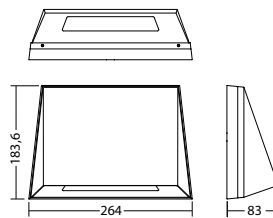

Artikel

SN 6201 -06 LED 24V/S						
Kleuren	DB 703	HWF 7015	RAL 7015	RAL 9016	HWF 9016	HWF (speciale)
Art. Nr.	104360983	104361185	104360781	104360680	104361084	104361286

Wandmontage

Lichtkleur: 3000 K

Bescherming: IP65