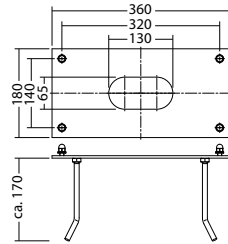

Anchor plate bollard console6201

Art. Nr. 104892665

Pollerkonsole 6201 RAL 7015

Art. Nr. 104927728