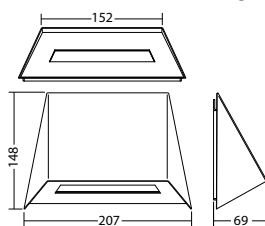

Trapeziumvormig design LED (buiten) vluchtrouteverlichting armatuur voor het buiten verlichten van vluchtroutes, nood- en vluchtdeuren en o.a. vluchtroutes over daken. Armatuur voor wandmontage met een hoge IP-waarde en een elegant gevormde behuizing van gepoedercoat RVS zonder zichtbare schroeven.
Leverbaar in elk gewenste RAL kleur.

Technische gegevens

Materiaal:	Gepoedercoat staalplaat	Opgen. vermogen:	3,6 W
Lichtbron:	Verwisselbaar 3 x 1W LED module	Beschermingsklasse:	III
Lumenoutput:	210 lm	Rijgklem:	max. 2,5 mm² aderdikte
Nom. spanning DC:	24 V ±20 %	Temperatuurbereik:	-15...+40 °C
Nom. stroom DC:	150 mA		

Wandmontage: Minimale verlichtingsterkte 1,0lx

Distance to middle of escape route	Distance to middle of escape route					
	1.0m		2.0m		3.0m	
1.0	1.7	4.1	1.6	4.8	-	2.6
2.0	2.5	6.1	2.5	7.0	1.7	6.2
2.5	2.8	6.8	2.7	7.7	2.0	7.0
3.0	2.9	7.4	2.9	8.3	2.2	7.6
3.5	3.0	7.9	2.9	8.7	2.3	8.1
4.0	3.0	8.3	2.9	9.0	2.3	8.3
4.5	2.9	8.6	2.8	9.2	2.1	8.5
5.0	2.7	8.7	2.6	9.3	1.9	8.6
5.5	2.4	8.7	2.3	9.2	1.5	8.6
6.0	1.9	8.5	1.8	9.1	0.6	8.4

Artikel

SN 6204.1 LED 24V

Kleuren	RAL 7015	RAL 9016	RAL (speciale)
Art. Nr.	101331856	101331654	101331957

Wandmontage

Lichtkleur: 6500 K

Bescherming: IP40

Montagebeugel SN 6204.1 IP40, RAL 9016 Art. Nr. 101444317

Omschrijving	Accessoires	Art. nr.
L-JET 3 - max. 24V DC, 320mAconst		101421176
LM 122,5x21,5 3/6,5K KB90 LED Modul		101451791
Montagebeugel SN 6204.1 IP40, RAL 9016	optioneel	101444317