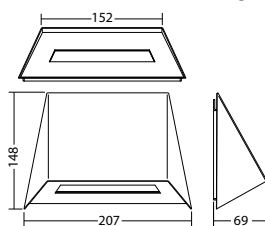

Trapeziumvormig design LED (buiten) vluchtrouteverlichting armatuur voor het buiten verlichten van vluchtroutes, nood- en vluchtdeuren en o.a. vluchtroutes over daken. Armatuur voor wandmontage met een hoge IP-waarde en een elegant gevormde behuizing van gepoedercoat RVS zonder zichtbare schroeven.
Leverbaar in elk gewenste RAL kleur.

Technische gegevens

Materiaal:	Gepoedercoat staalplaat	Opgen. vermogen:	3,6 W
Lichtbron:	Verwisselbaar 3 x 1W LED module	Beschermingsklasse:	III
Lumenoutput:	210 lm	Rijgklem:	max. 2,5 mm² aderdikte
Nom. spanning DC:	24 V ±20 %	Temperatuurbereik:	-15...+40 °C
Nom. stroom DC:	150 mA		

Wandmontage: Minimale verlichtingsterkte 1,0lx

Distance to middle of escape route	Distance to middle of escape route					
	1.0m		2.0m		3.0m	
1.0	1.7	4.1	1.6	4.8	-	2.6
2.0	2.5	6.1	2.5	7.0	1.7	6.2
2.5	2.8	6.8	2.7	7.7	2.0	7.0
3.0	2.9	7.4	2.9	8.3	2.2	7.6
3.5	3.0	7.9	2.9	8.7	2.3	8.1
4.0	3.0	8.3	2.9	9.0	2.3	8.3
4.5	2.9	8.6	2.8	9.2	2.1	8.5
5.0	2.7	8.7	2.6	9.3	1.9	8.6
5.5	2.4	8.7	2.3	9.2	1.5	8.6
6.0	1.9	8.5	1.8	9.1	0.6	8.4

Artikel

SN 6204.1 LED 24V

Kleuren	RAL 7015	RAL 9016	RAL (speciale)
Art. Nr.	101331856	101331654	101331957

Wandmontage

Lichtkleur: 6500 K

Bescherming: IP40

Montagebeugel SN 6204.1 IP40, RAL 9016

Art. Nr. 101444317

Omschrijving	Accessoires	Art. nr.
L-JET 3 - max. 24V DC, 320mAconst		101421176
LM 122,5x21,5 3/6,5K KB90 LED Modul		101451791
Montagebeugel SN 6204.1 IP40, RAL 9016	optioneel	101444317