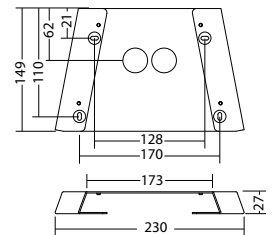

Montagebeugel SN 6204.1 IP40, RAL 9016 Art. Nr. 101444317

Omschrijving	Accessoires	Art. nr.
L-JET 3 - max. 24V DC, 320mAconst		101421176
LM 122,5x21,5 3/6,5K KB90 LED Modul		101451791
Montagebeugel SN 6204.1 IP40, RAL 9016	optioneel	101444317