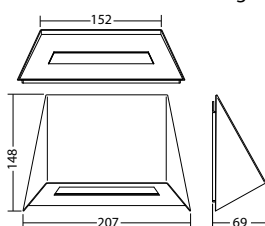

Trapeziumvormig design LED (buiten) vluchtrouteverlichting armatuur voor het buiten verlichten van vluchtroutes, nood- en vluchtdeuren en o.a. vluchtroutes over daken. Armatuur voor wandmontage met een hoge IP-waarde en een elegant gevormde behuizing van gepoedercoat RVS zonder zichtbare schroeven.
Leverbaar in elk gewenste RAL kleur.

Technische gegevens

Materiaal:	Gepoedercoat staalplaat	Schijnb. vermogen:	7,1 VA
Lichtbron:	Verwisselbaar 3 x 1W LED module	Inschakelstroom:	8 A / 50 μs
Lumenoutput:	210 lm	Beschermingsklasse:	I
Nom. spanning AC:	230V AC $\pm$10% 50/60 Hz	Rijgklem:	max. 2,5 mm² aderdikte
Nom. stroom AC:	31 mA	Temperatuurbereik:	-15...+40 °C

Wandmontage: Minimale verlichtingsterkte 1,0lx

	Distance to middle of escape route					
	1.0m		2.0m		3.0m	
1.0	1.7	4.1	1.6	4.8	-	2.6
2.0	2.5	6.1	2.5	7.0	1.7	6.2
2.5	2.8	6.8	2.7	7.7	2.0	7.0
3.0	2.9	7.4	2.9	8.3	2.2	7.6
3.5	3.0	7.9	2.9	8.7	2.3	8.1
4.0	3.0	8.3	2.9	9.0	2.3	8.3
4.5	2.9	8.6	2.8	9.2	2.1	8.5
5.0	2.7	8.7	2.6	9.3	1.9	8.6
5.5	2.4	8.7	2.3	9.2	1.5	8.6
6.0	1.9	8.5	1.8	9.1	0.6	8.4

Artikel

SN 6204.1 LED NE/SV

Kleuren	RAL 7015	RAL 9016	RAL (speciale)
Art. Nr.	101284164	101284063	101284265

Wandmontage

Lichtkleur: 6500 K

Bescherming: IP40

Montagebeugel SN 6204.1 IP40, RAL 9016

Art. Nr. 101444317

Omschrijving	Accessoires	Art. nr.
LM 122,5x21,5 3/6,5K KB90 LED Modul		101451791
Montagebeugel SN 6204.1 IP40, RAL 9016	optioneel	101444317
NE-ET 9/24 SVmax.24VDC,320mAconst		101420570