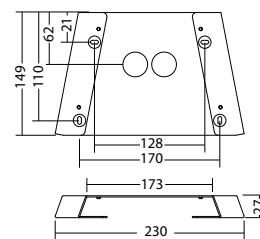

Montagebeugel SN 6204.1 IP40, RAL 9016

Art. Nr. 101444317

Omschrijving	Accessoires	Art. nr.
LM 122,5x21,5 3/6,5K KB90 LED Modul		101451791
Montagebeugel SN 6204.1 IP40, RAL 9016	optioneel	101444317
NE-ET 9/24 SVmax.24VDC,320mAconst		101420570