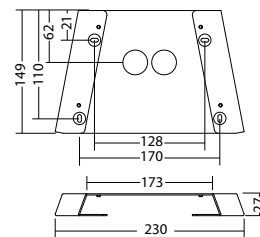

Montagebeugel SN 6204.1 IP40, RAL 9016

Art. Nr. 101444317

Omschrijving	Accessoires	Art. nr.
LM 122,5x21,5 3/6,5K KB90 LED Modul		101451791
Montagebeugel SN 6204.1 IP40, RAL 9016	optioneel	101444317
NE-ET 9/24 SVmax.24VDC,320mAconst		101420570