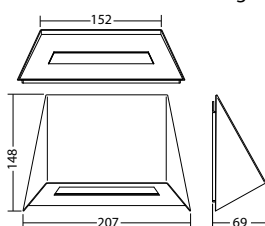

Trapeziumvormig design LED (buiten) vluchtrouteverlichting armatuur voor het buiten verlichten van vluchtroutes, nood- en vluchtdeuren en o.a. vluchtroutes over daken. Armatuur voor wandmontage met een hoge IP-waarde en een elegant gevormde behuizing van gepoedercoat RVS zonder zichtbare schroeven.
Leverbaar in elk gewenste RAL kleur.

Technische gegevens

Materiaal:	Gepoedercoat staalplaat	Schijnb. vermogen:	7,1 VA
Lichtbron:	Verwisselbaar 3 x 1W LED module	Inschakelstroom:	8 A / 50 μs
Lumenoutput:	210 lm	Beschermingsklasse:	I
Nom. spanning AC:	230V AC $\pm$10% 50/60 Hz	Rijgklem:	max. 2,5 mm² aderdikte
Nom. stroom AC:	31 mA	Temperatuurbereik:	-15...+40 °C

Wandmontage: Minimale verlichtingsterkte 1,0lx

Distance to middle of escape route	Distance to middle of escape route					
	1.0m		2.0m		3.0m	
1.0	1.7	4.1	1.6	4.8	-	2.6
2.0	2.5	6.1	2.5	7.0	1.7	6.2
2.5	2.8	6.8	2.7	7.7	2.0	7.0
3.0	2.9	7.4	2.9	8.3	2.2	7.6
3.5	3.0	7.9	2.9	8.7	2.3	8.1
4.0	3.0	8.3	2.9	9.0	2.3	8.3
4.5	2.9	8.6	2.8	9.2	2.1	8.5
5.0	2.7	8.7	2.6	9.3	1.9	8.6
5.5	2.4	8.7	2.3	9.2	1.5	8.6
6.0	1.9	8.5	1.8	9.1	0.6	8.4

Artikel

SN 6204.1 LED NE/SV

Kleuren	RAL 7015	RAL 9016	RAL (speciale)
Art. Nr.	101284164	101284063	101284265

Wandmontage

Lichtkleur: 6500 K

Bescherming: IP40

Montagebeugel SN 6204.1 IP40, RAL 9016

Art. Nr. 101444317

Omschrijving	Accessoires	Art. nr.
LM 122,5x21,5 3/6,5K KB90 LED Modul		101451791
Montagebeugel SN 6204.1 IP40, RAL 9016	optioneel	101444317
NE-ET 9/24 SVmax.24VDC,320mAconst		101420570