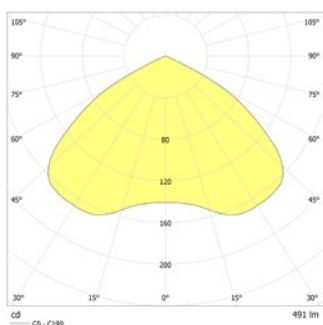

Robuuste LED vluchtrouteverlichting armatuur met geoptimaliseerde lichtspreading t.b.v. vluchtroutes waar een cirkelvormig lichtpatroon wenselijk is, zoals in vierkante of open ruimtes. Door de hoge lichtopbrengst zeer geschikt voor grote ophanghoogtes. Geborsteld RVS armatuur met een hoge IP waarde. Geschikt voor gebruik in voedselverwerkende omgevingen met hoge hygiënische eisen.

Technische gegevens

Materiaal:	RVS
Lichtbron:	Verwisselbaar 1 x 3,5W LED module
Lumenoutput:	491 lm
Nom. spanning AC:	230V ±10% 50/60 Hz
Nom. spanning DC:	176 - 264 V
Nom. stroom AC:	25 mA
Nom. stroom DC:	25 mA

Schijnb. vermogen:	5,8 VA
Opgen. vermogen:	5,5 W
Inschakelstroom:	6 A / 22 μs
Beschermingsklasse:	I
Rijgklem:	max. 2,5 mm² aderdikte
Temperatuurbereik:	-15...+40 °C
Slagvastheid:	IK10

Plafondmontage: Minimale verlichtingsterkte 1,0lx op de het hart van de vluchtroute, onderhoud factor 0,8

Minimale verlichtingsterkte 1,0lx op lichtoppervlak, onderhoud factor 0,8

Height (m)	Beam Diameter (mm)	Beam Diameter (mm)	Beam Diameter (mm)
5.5	6.4	15.7	
6.0	6.5	16.3	
6.5	6.6	16.9	
7.0	6.6	17.5	
7.5	6.5	18.0	
8.0	6.3	18.3	
8.5	6.0	18.6	
9.0	5.7	18.8	
9.5	5.2	18.8	
10.0	4.6	18.7	

Height (m)	Beam Diameter (mm)	Beam Diameter (mm)	Beam Diameter (mm)
5.5	4.7	12.9	
6.0	4.9	13.6	
6.5	4.9	13.7	
7.0	4.9	14.7	
7.5	4.8	15.4	
8.0	4.8	15.8	
8.5	4.7	15.9	
9.0	4.6	16.2	
9.5	4.5	16.6	
10.0	4.2	17.0	

Artikel

SN 804.2 AP -12 SHB FLD 230V

Kleuren	RVS	RAL 9016	HWF (speciale)	RAL (speciale)
Art. Nr.	101880716	101880918	101880817	101881019

Plafondopbouw montage Lichtkleur: 4000 K Bescherming: IP65

SN 804.2 D -12 SHB FLD 230V

Kleuren	RVS	RAL 9016	HWF (speciale)	RAL (speciale)
Art. Nr.	101880312	101880514	101880413	101880615

Plafondmontage Lichtkleur: 4000 K Bescherming: IP65

Ceiling recessed frame SN 804.2 D