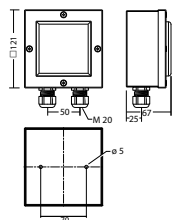

Artikel

SN 804.2 AP -12 SHB FLD 230V

Kleuren	RVS	RAL 9016	HWF (speciale)	RAL (speciale)
Art. Nr.	101880716	101880918	101880817	101881019

Plafondopbouw montage Lichtkleur: 4000 K Bescherming: IP65