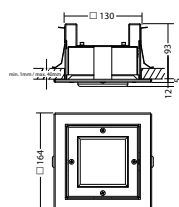

Ceiling recessed frame SN 804.2 D

Art. Nr. 102022374

Omschrijving	Accessoires	Art. nr.
Ceiling recessed frame SN 804.2 D	optioneel	102022374
FLD 230/8 - CC - 320 - C		100903238