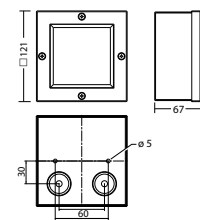

SN 804.2 D -12 SHB FLD 230V

Kleuren	RVS	RAL 9016	HWF (speciale)	RAL (speciale)
Art. Nr.	101880312	101880514	101880413	101880615

Plafondmontage Lichtkleur: 4000 K Bescherming: IP65