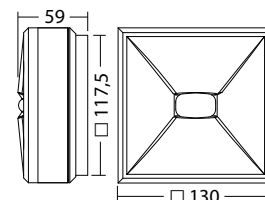

SN 8400 -03 ALB LED J/SV Vierkant

Kleuren	RAL 9005	RAL 9016	RAL (speciale)
Art. Nr.	102058245	101299625	101299726
Plafondmontage	Lichtkleur: 4000 K	Bescherming: IP40	

Kabelpendel SN 8400 sq, RAL 9016

Art. Nr. 101445731