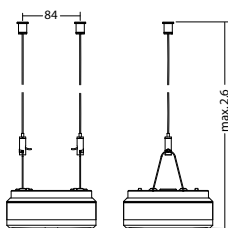

LED vluchtrouteverlichting armatuur met geoptimaliseerde lichtspreading t.b.v. vluchtroutes waar een langwerpig lichtpatroon wenselijk is, zoals in gangen en rechthoekige ruimtes. Gemaakt van gepoedercoat aluminium voor plafondopbouw met o.a. zijdelingse kabelinvoer. Voorzien van 4-Chip LED voor maximale veiligheid. Leverbaar in elk gewenste RAL kleur.

Technische gegevens

Materiaal:	Gepoedercoat gegoten aluminium
Lichtbron:	Verwisselbaar 1 x 0,9W LED module
Lumenoutput:	133 lm
Nom. spanning AC:	230V ±10% 50/60 Hz
Nom. spanning DC:	176 - 264 V
Nom. stroom AC:	15 mA
Nom. stroom DC:	12 mA

Schijnb. vermogen:	3,5 VA
Opgen. vermogen:	2,6 W
Inschakelstroom:	8 A / 50 µs
Beschermingsklasse:	I
Rijgklem:	max. 2,5 mm² aderdikte
Temperatuurbereik:	-15...+40 °C

Plafondmontage: Minimale verlichtingsterkte 1,0lx op de het hart van de vluchtroute, onderhoud factor 0,8

Beam diameter (m)	Beam length (m)	Beam diameter (m)	Beam length (m)	Beam diameter (m)	Beam length (m)
2.5	6.4	16.4	4.5	1.9	
3.0	5.0	17.5	5.0	2.0	
3.5	4.7	16.8	5.4	1.8	
4.0	3.8	14.5	5.5	1.5	
4.5	3.0	13.9	5.4	1.1	

Artikel

SN 8400 -03 ALB LED J/SV Rond

Kleuren	RAL 9005	RAL 9016	RAL (speciale)
Art. Nr.	102057437	100777744	101298110
Plafondmontage	Lichtkleur: 4000 K	Bescherming: IP40	

Kabelpendel SN 8400 rd, RAL 9016

Art. Nr. 101445529

SN 8400 -03 ALB LED J/SV Vierkant

Kleuren	RAL 9005	RAL 9016	RAL (speciale)
Art. Nr.	102058245	101299625	101299726
Plafondmontage	Lichtkleur: 4000 K	Bescherming: IP40	

Kabelpendel SN 8400 sq, RAL 9016

Art. Nr. 101445731